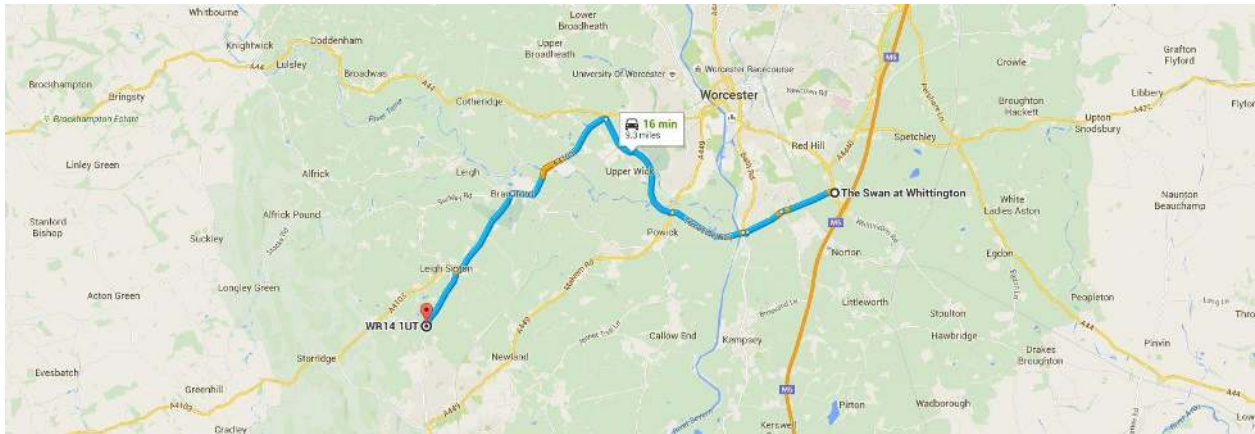

Directions and Links to Open Space Rooms

20 miles Hereford | 6 miles Worcester | 0.5 miles Malvern | 30 miles Cheltenham | 24 miles Gloucester

Address:

Open Space
Upper Interfields
Malvern
Worcestershire
WR14 1UT

Open Space is located on the road between the town of Malvern and the village of Leigh Sinton. We have banners on the road "Meeting Rooms" as well as a sign. Parking at Open Space is easy as we have ample spaces onsite around the building.

By Satnav:

Use postcode WR14 1UT

By Car from the Motorway:

16 minutes from the M5 exit at Junction 7 Follow the M5, A4440 and A4103 to Malvern Rd/B4503.

By Train:

The closest train station is Malvern Link (2 miles from Open Space). If you would like to organise a taxi from the station to Open Space (and/or back) in advance, please contact Sarah on 01886 886100 sarah.stewart@openspacerooms.co.uk. Taxis are around £7 per trip.